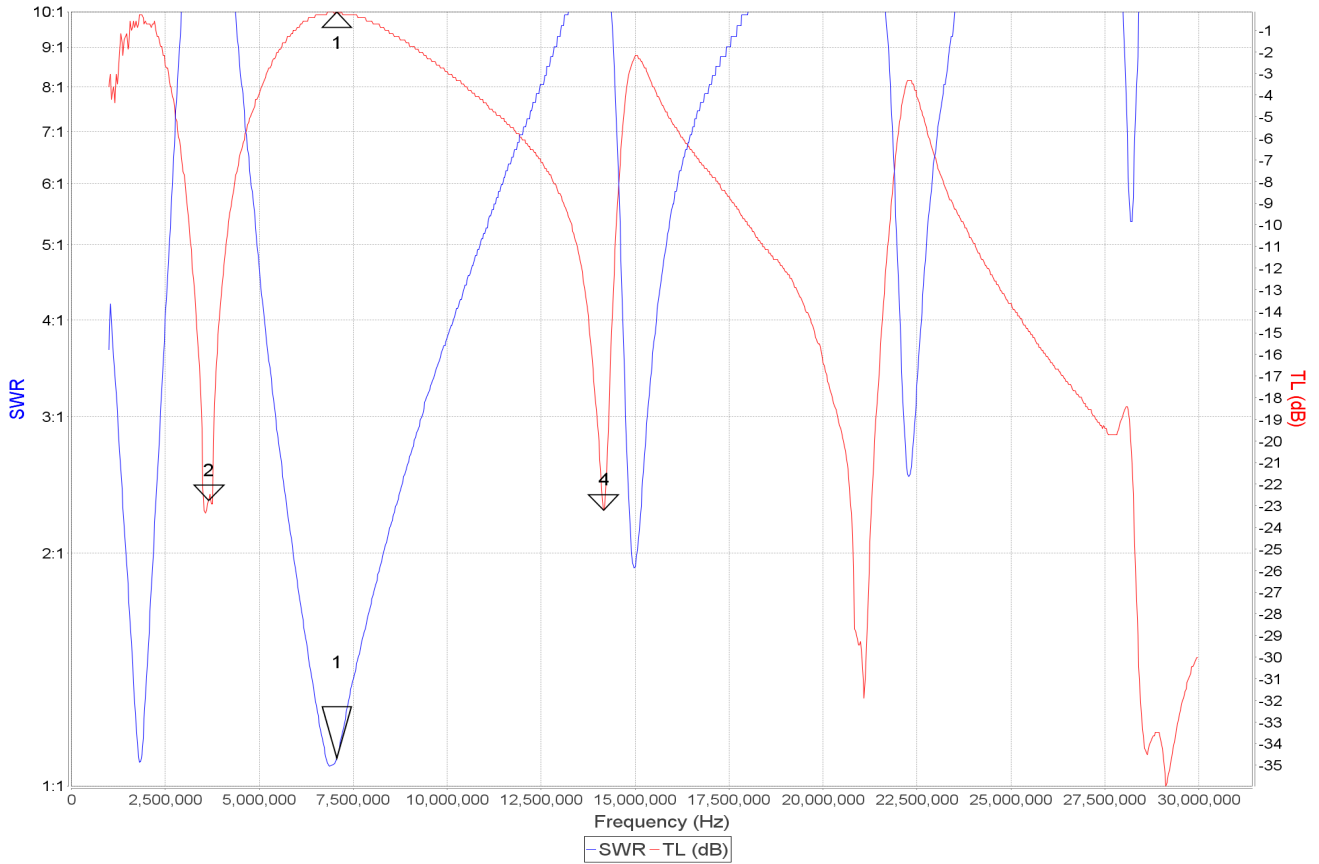

BPF COAX 40M SUB

Marker	Freq. (Hz)	RL (dB)	RP (°)	TL (dB)	TP (°)	SWR	Z (Ω)	Rs (Ω)	Xs (Ω)
1	7,062,306	-27.68	100.29	-0.14	0.00	1.09:1	49.3	49.1	4.0
2	3,656,165	-0.76	175.95	-22.76	0.00	22.80:1	2.8	2.2	1.8
1-2	3,406,141	26.92	75.66	22.62	0.00	---	46.5	46.9	2.2
4	14,155,829	-1.35	152.55	-23.20	0.00	12.90:1	12.8	4.1	12.1

Comment:

Date: 8/6/20 7:32 PM
 Mode: RSS1
 Analyser: MAX6 / MAX6 - SP3SWJ
 Scan
 Start: 1000000 / 1,000,000
 Stop: 29999072 / 29,999,072
 Samples: 928
 Overscan: 1
 Calibration
 Samples: 2000
 Overscan: 1
 File: RSS1_MAX6.cal
 User: User